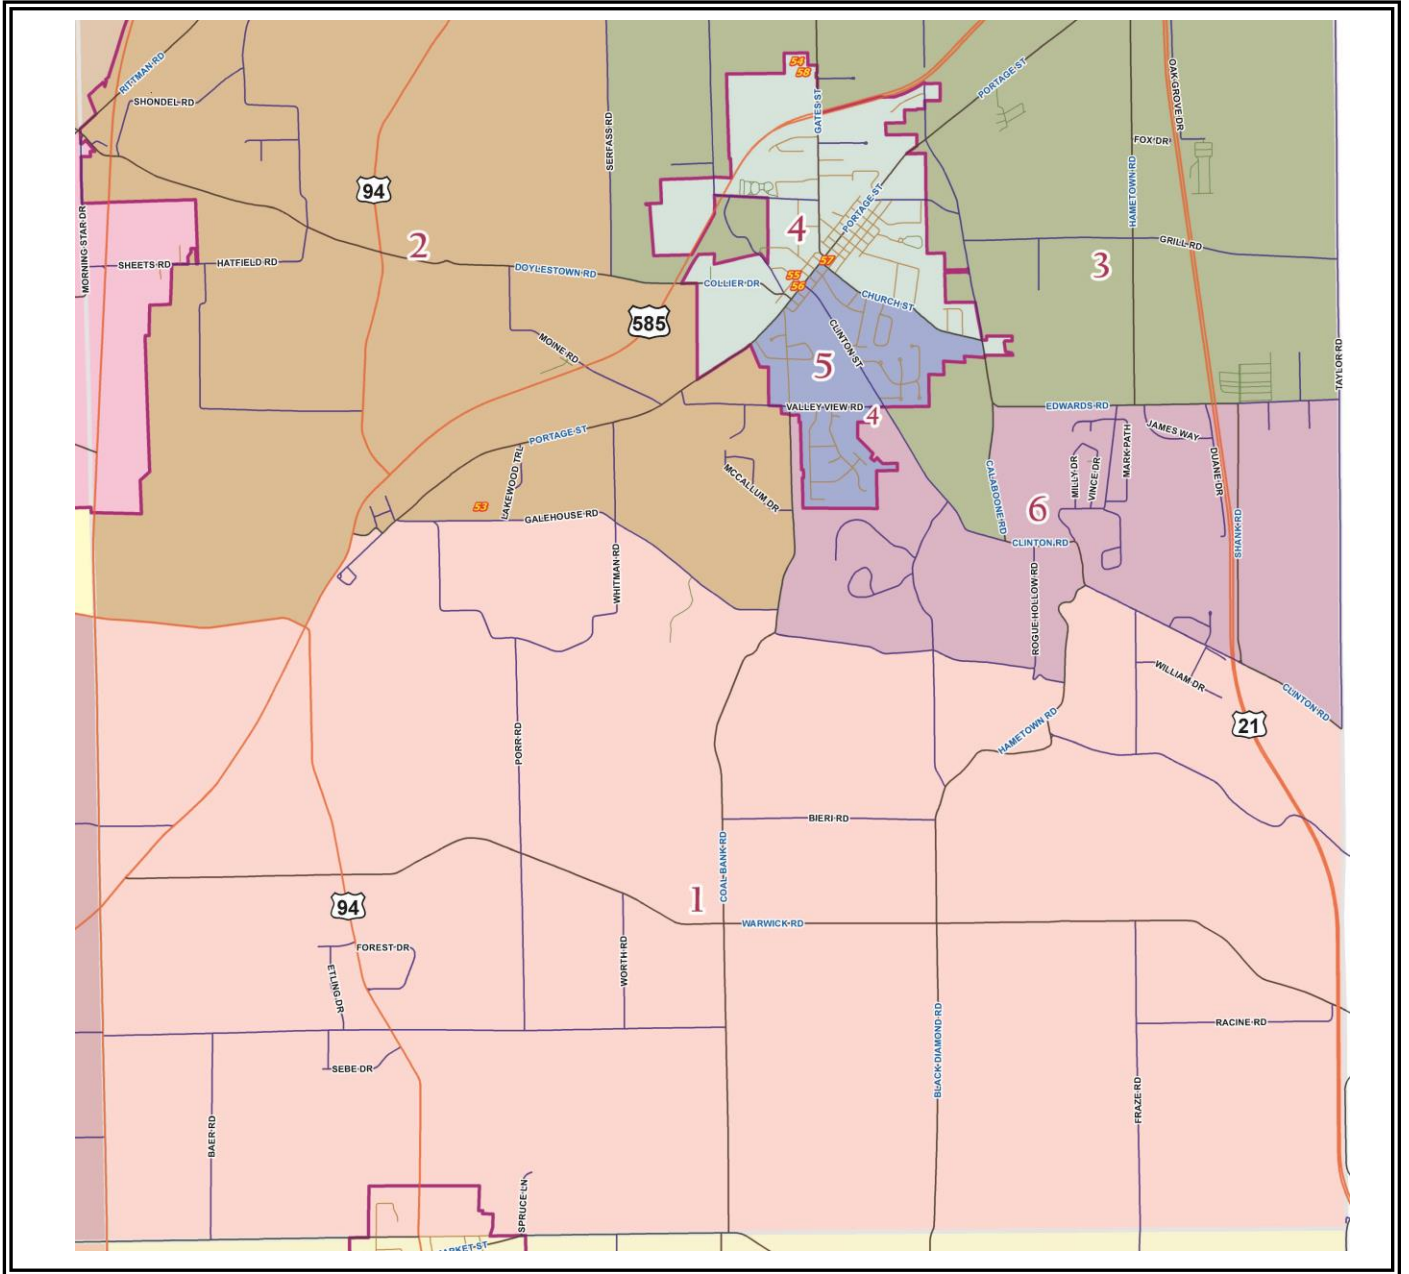

VILLAGE OF DOYLESTOWN / CHIPPEWA TWP. VOTING PRECINCT MAP

PRECINCT	VOTING LOCATION
1	Chippewa Township Office – 14228 Galehouse Road
2	Crossroads Community Church – 700 Gates Street
3	Zion Lutheran Church – 65 W. Clinton Street
4	Crossroads Community Church – 700 Gates Street
5	Crossroads Community Church – 700 Gates Street
6	Crossroads Community Church – 700 Gates Street